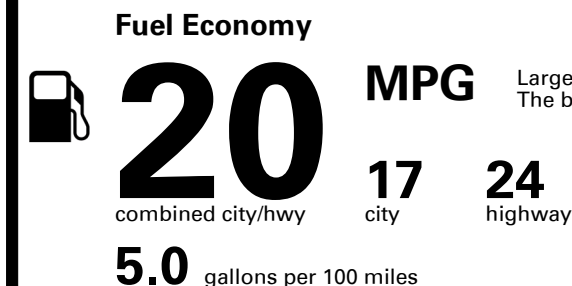

EMISSIONS:
This vehicle is certified to meet emission requirements in all 50 states

EPA DOT Fuel Economy and Environment

Gasoline Vehicle

Large Cars range from 14 to 104 MPG. The best vehicle rates 136 MPGe.

You spend \$3,750 more in fuel costs over 5 years compared to the average new vehicle.

Annual fuel cost \$2,100

Fuel Economy & Greenhouse Gas Rating (tailpipe only)

Smog Rating (tailpipe only)

This vehicle emits 453 grams CO₂ per mile. The best emits 0 grams per mile (tailpipe only). Producing and distributing fuel also create emissions; learn more at fueleconomy.gov.